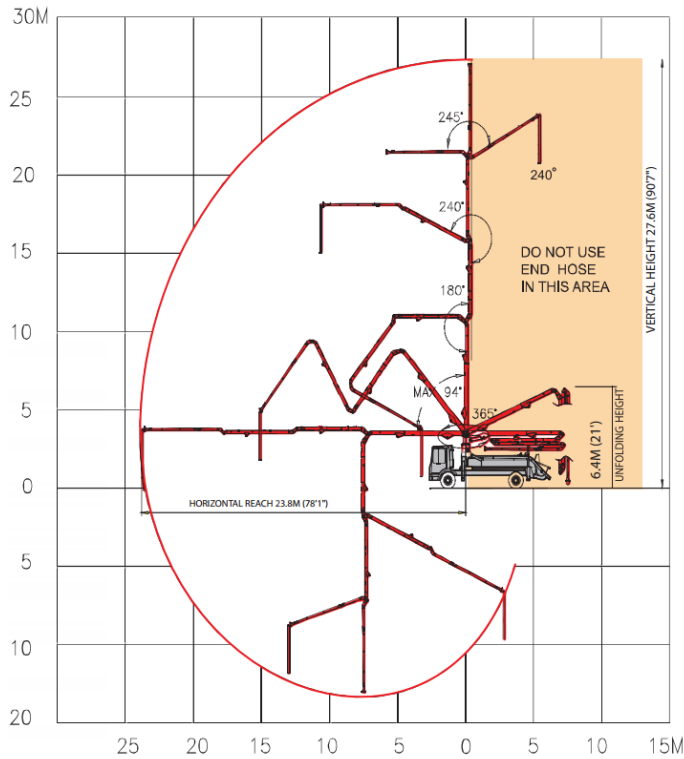

28 METER Z-FOLD

28 METER - OVERALL HEIGHT AND LENGTH

28 METER BOOM REACH

28 METER OUTRIGGER SPECS