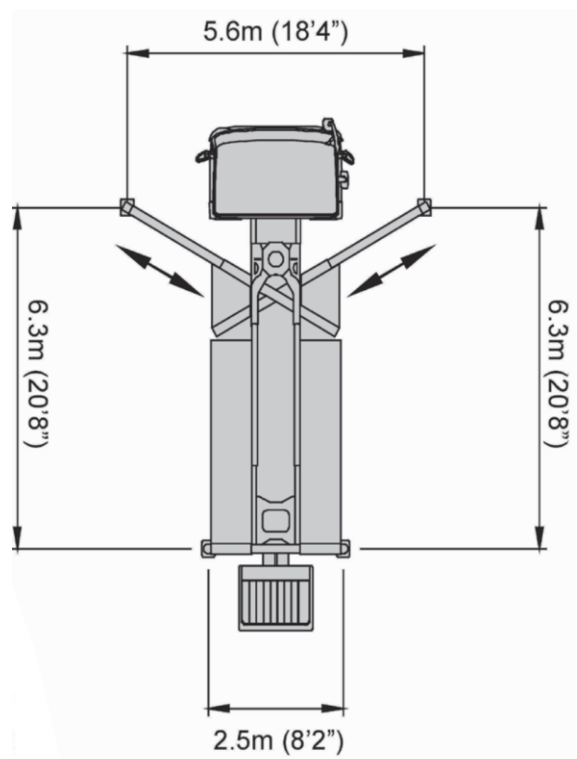

28 METER Z-FOLD

28 METER - OVERALL HEIGHT AND LENGTH

28 METER BOOM REACH

28 METER OUTRIGGER SPECS