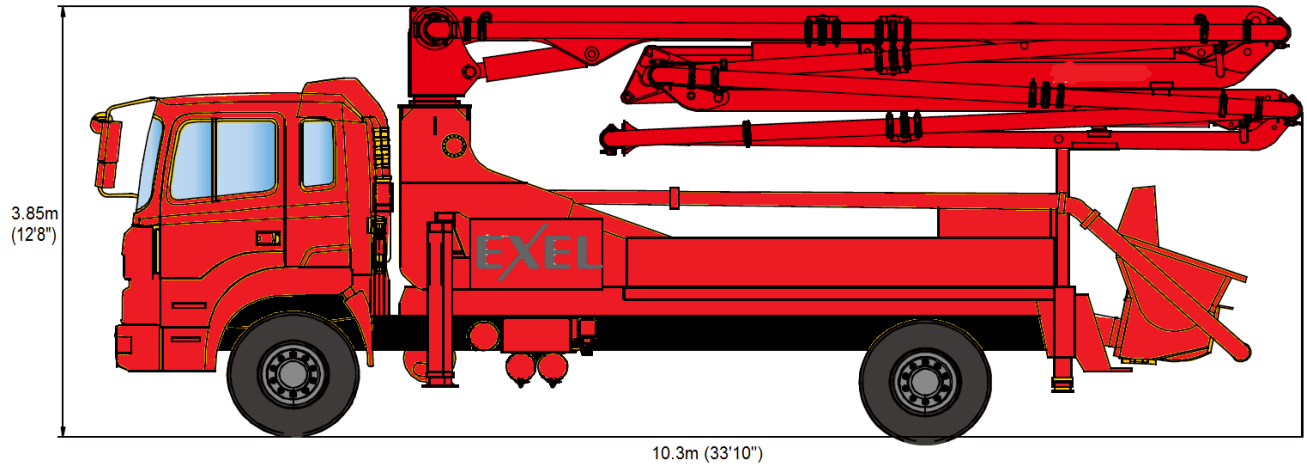

28 METER Z-FOLD

28 METER - OVERALL HEIGHT AND LENGTH

28 METER BOOM REACH

28 METER OUTRIGGER SPECS