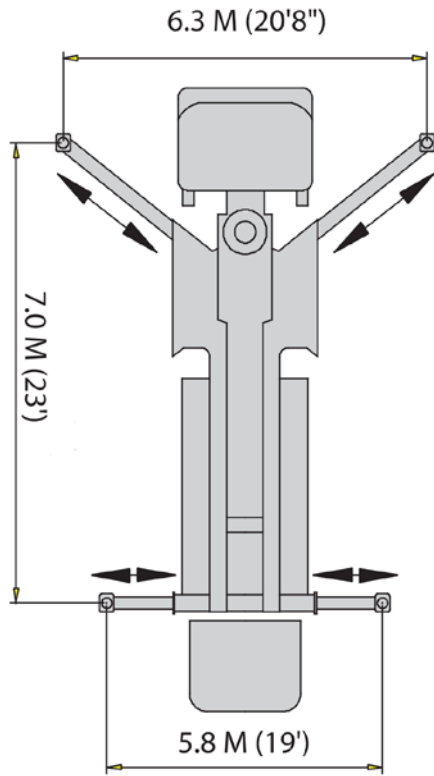

32 METER 5-SECTION

32 METER 5 SECTION - OVERALL HEIGHT AND LENGTH

32-5 BOOM REACH

32-5 OUTRIGGER SPECS