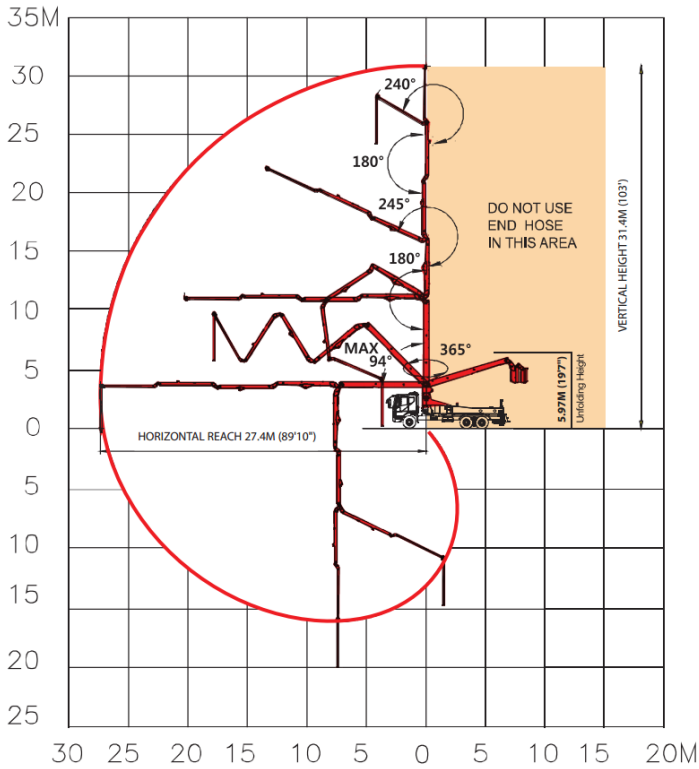

32 METER 5-SECTION

32 METER 5 SECTION - OVERALL HEIGHT AND LENGTH

32-5 BOOM REACH

32-5 OUTRIGGER SPECS