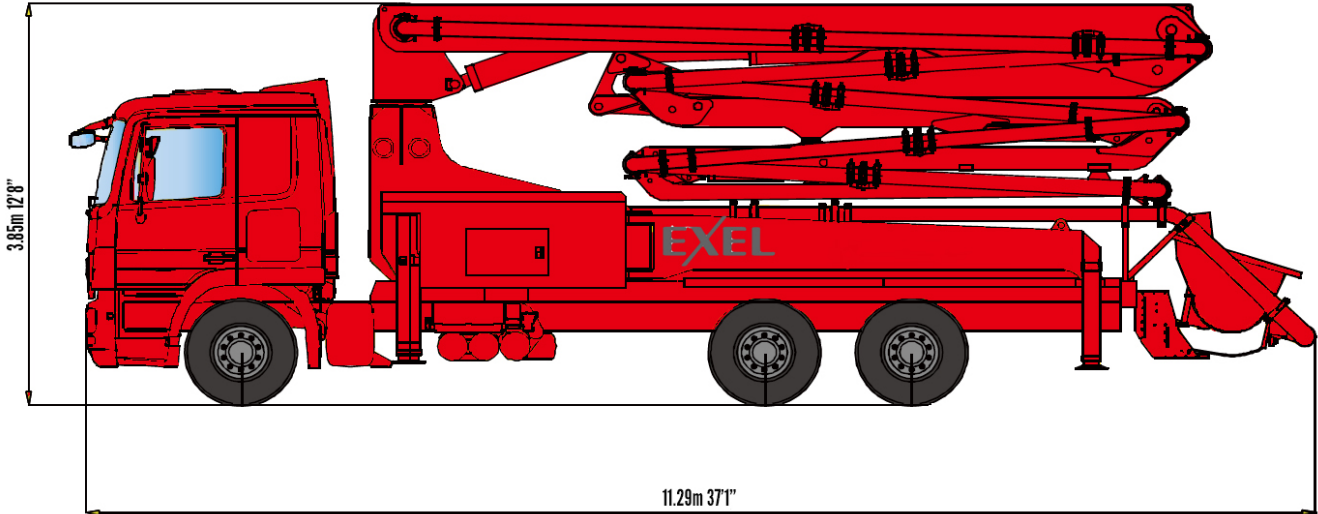

32 METER 5-SECTION

32 METER 5 SECTION - OVERALL HEIGHT AND LENGTH

32-5 BOOM REACH

32-5 OUTRIGGER SPECS