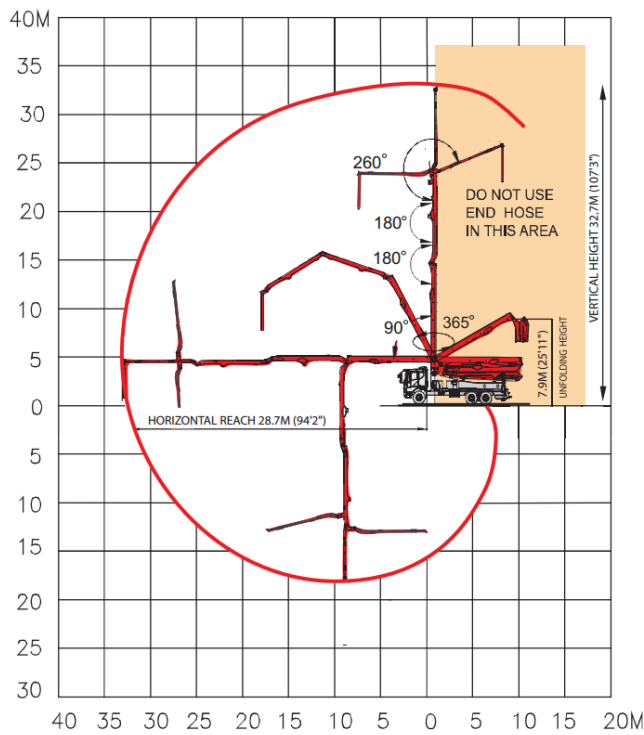

33 METER R-FOLD

33 METER - OVERALL HEIGHT AND LENGTH

33 METER BOOM REACH

33 METER OUTRIGGER SPECS