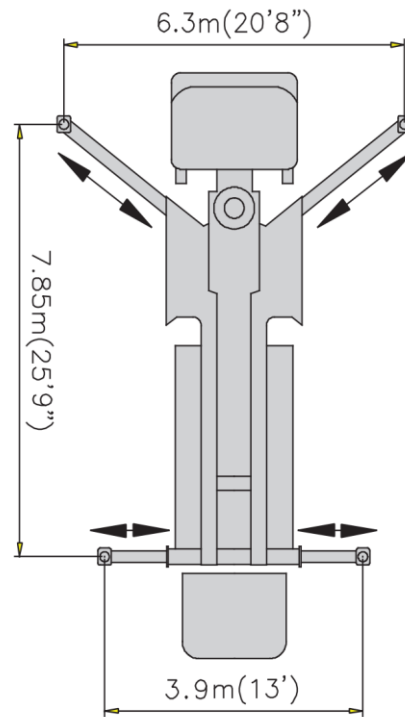

33 METER R-FOLD

33 METER - OVERALL HEIGHT AND LENGTH

33 METER BOOM REACH

33 METER OUTRIGGER SPECS