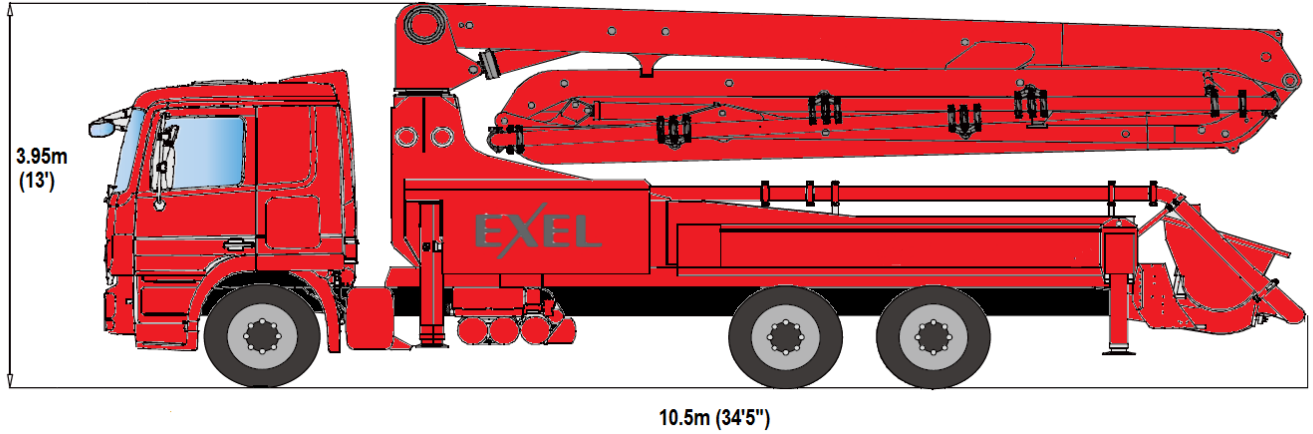

33 METER R-FOLD

33 METER - OVERALL HEIGHT AND LENGTH

33 METER BOOM REACH

33 METER OUTRIGGER SPECS