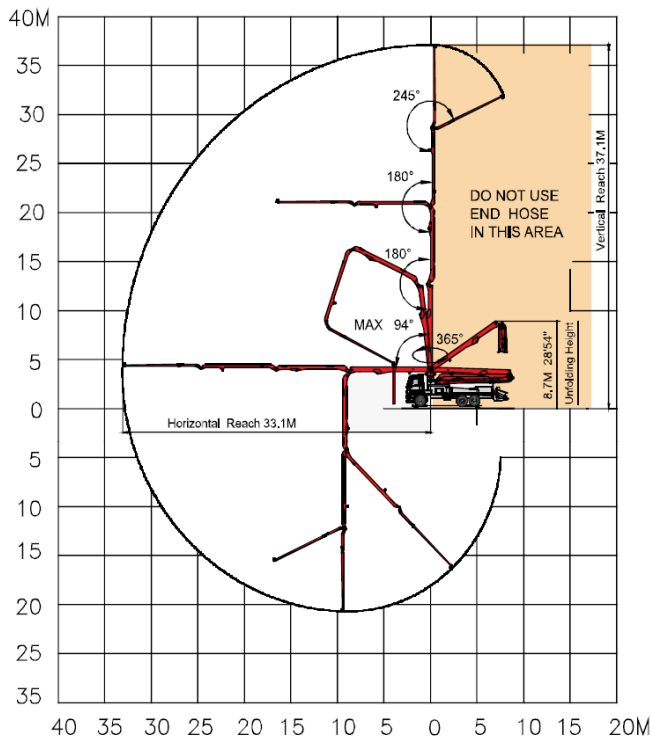

38 METER R-FOLD

38 METER - OVERALL HEIGHT AND LENGTH

38 METER BOOM REACH

38 METER OUTRIGGER SPECS