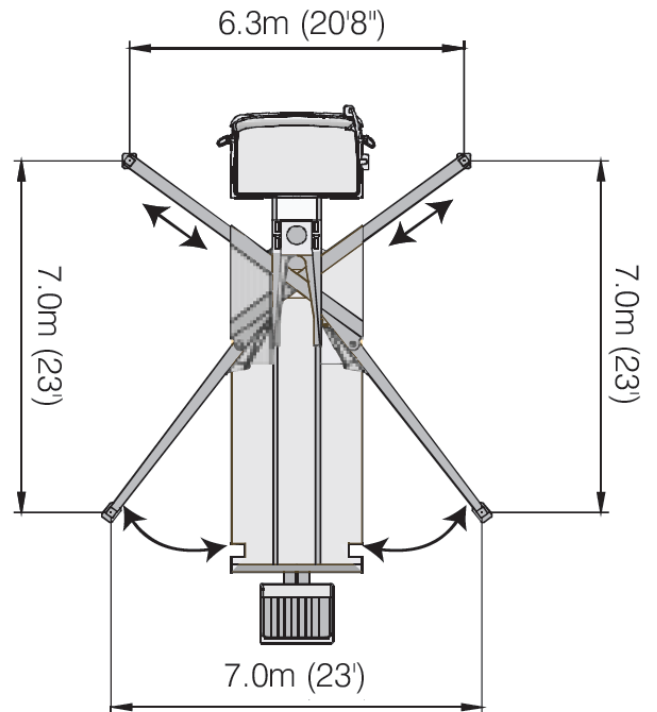

38 METER R-FOLD

38 METER - OVERALL HEIGHT AND LENGTH

38 METER BOOM REACH

38 METER OUTRIGGER SPECS