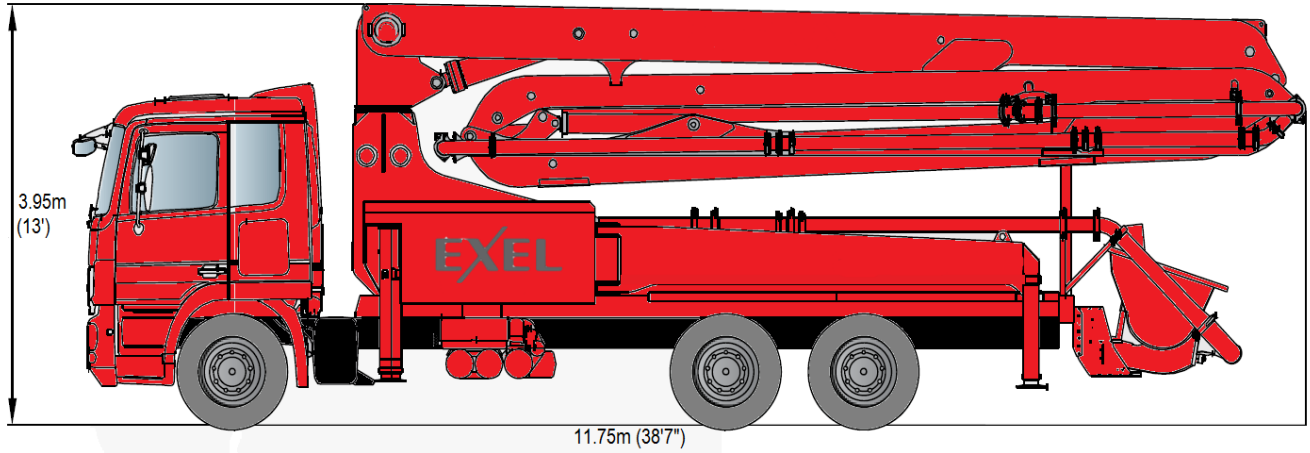

38 METER R-FOLD

38 METER - OVERALL HEIGHT AND LENGTH

38 METER BOOM REACH

38 METER OUTRIGGER SPECS