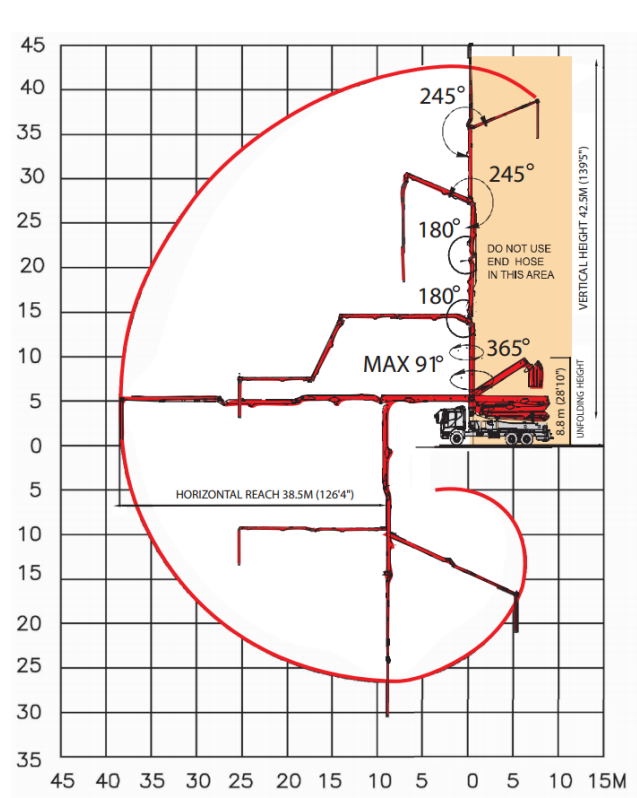

43 METER RZ-FOLD

43 METER - OVERALL HEIGHT AND LENGTH

43 METER BOOM REACH

43 METER OUTRIGGER SPECS