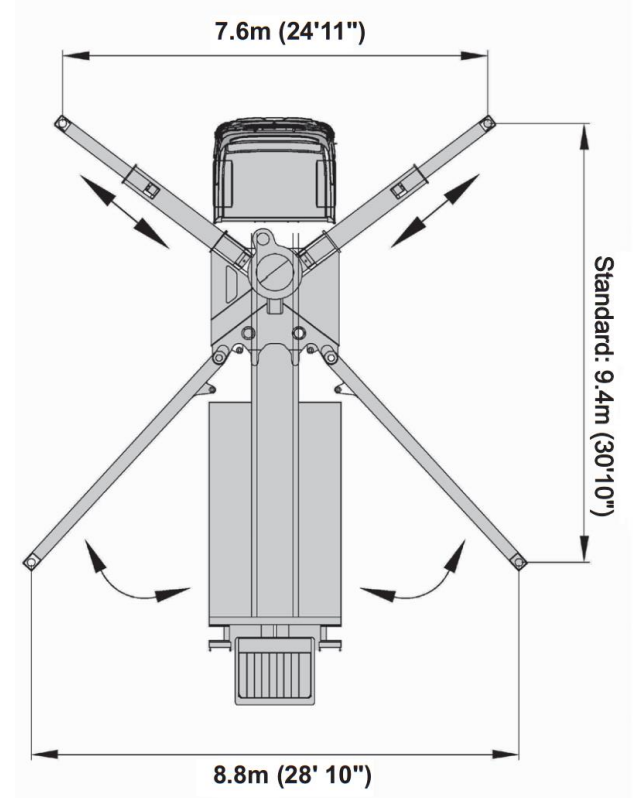

43 METER RZ-FOLD

43 METER - OVERALL HEIGHT AND LENGTH

43 METER BOOM REACH

43 METER OUTRIGGER SPECS