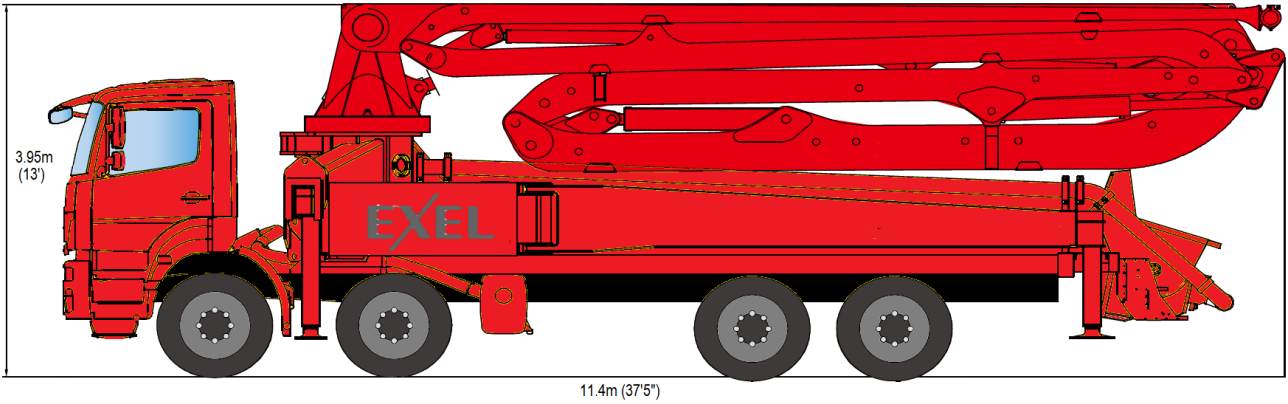

43 METER RZ-FOLD

43 METER - OVERALL HEIGHT AND LENGTH

43 METER BOOM REACH

43 METER OUTRIGGER SPECS