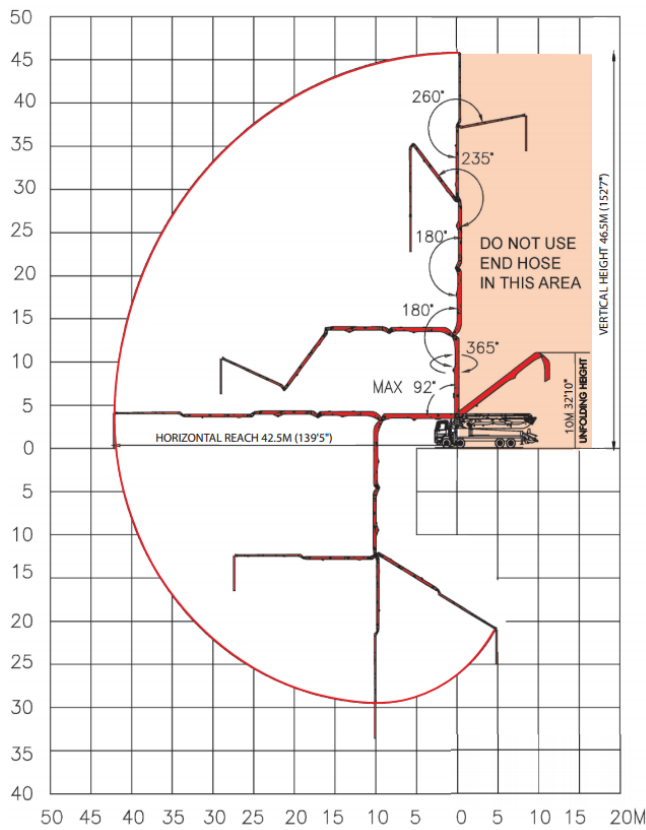

# 48 METER RZ-FOLD

## 48 METER - OVERALL HEIGHT AND LENGTH

## 48 METER BOOM REACH

## 48 METER OUTRIGGER SPECS