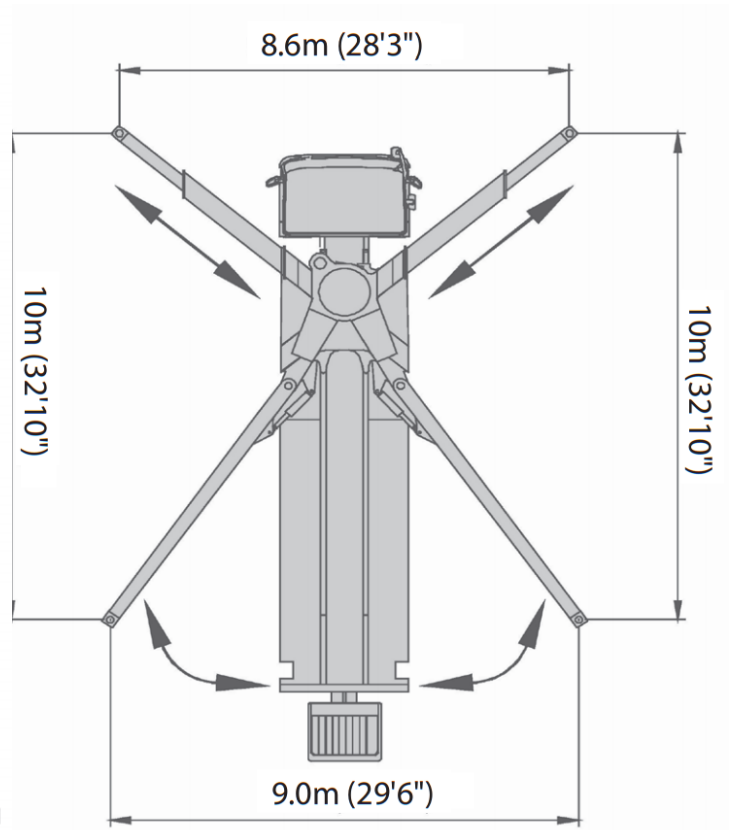

# 48 METER RZ-FOLD

## 48 METER - OVERALL HEIGHT AND LENGTH

## 48 METER BOOM REACH

## 48 METER OUTRIGGER SPECS