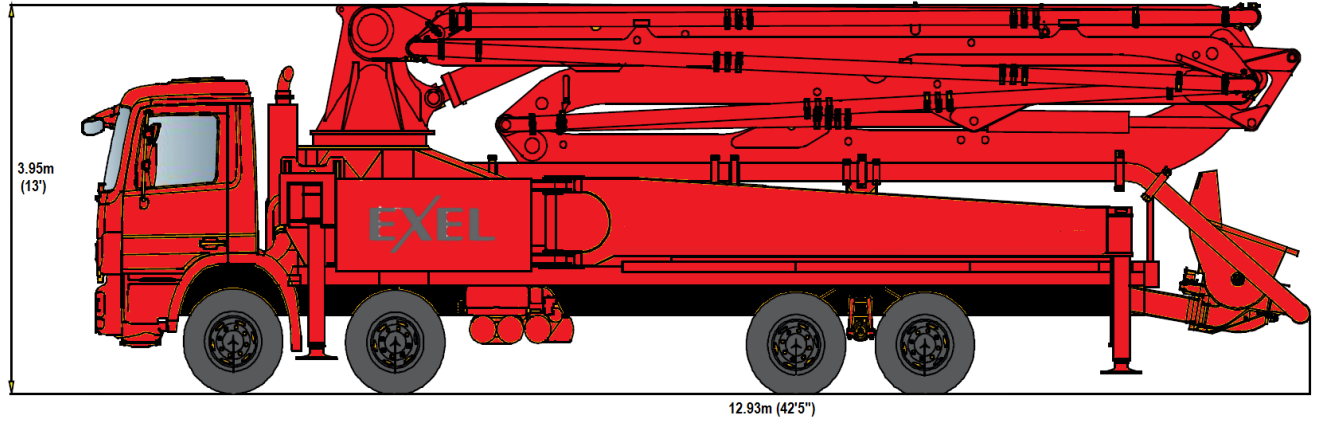

# 48 METER RZ-FOLD

## 48 METER - OVERALL HEIGHT AND LENGTH

## 48 METER BOOM REACH

## 48 METER OUTRIGGER SPECS