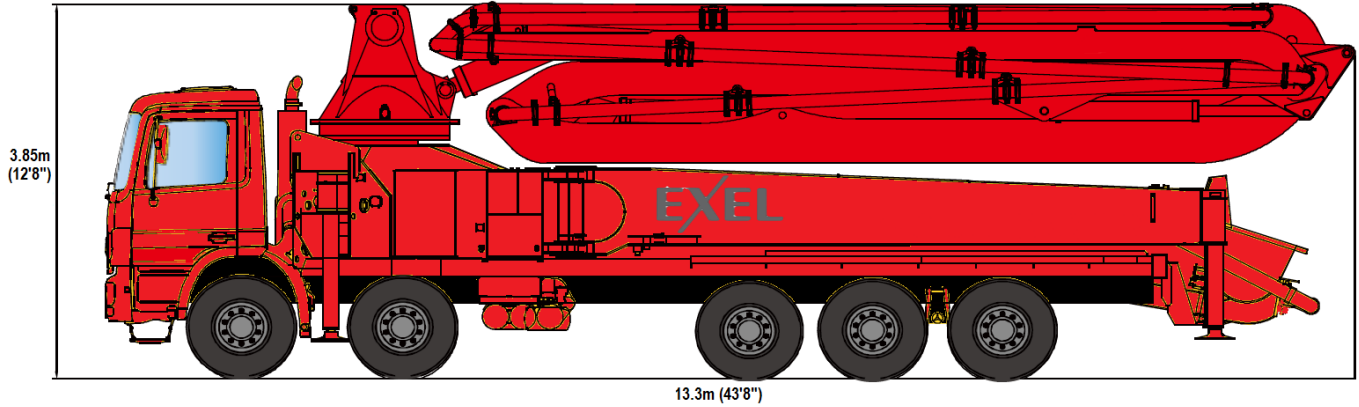

50 METER RZ-FOLD

50 METER - OVERALL HEIGHT AND LENGTH

50 METER BOOM REACH

50 METER OUTRIGGER SPECS