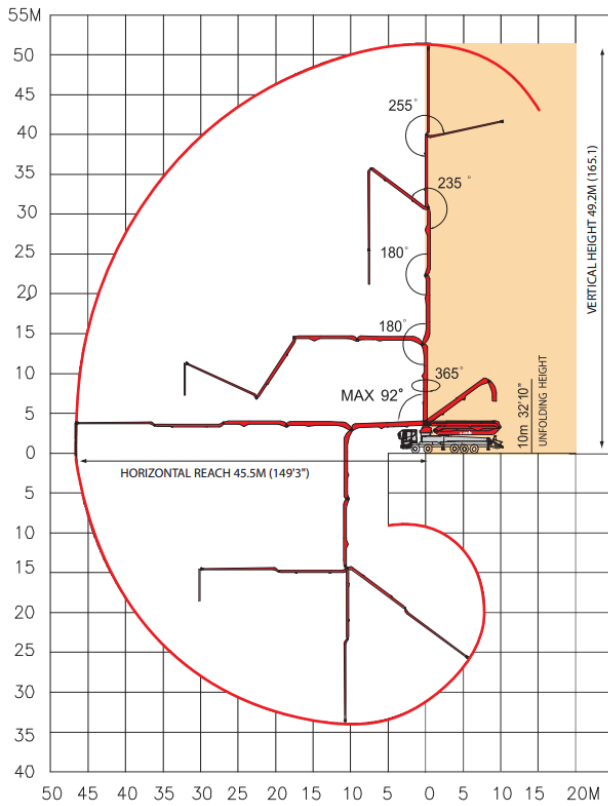

50 METER RZ-FOLD

50 METER - OVERALL HEIGHT AND LENGTH

50 METER BOOM REACH

50 METER OUTRIGGER SPECS