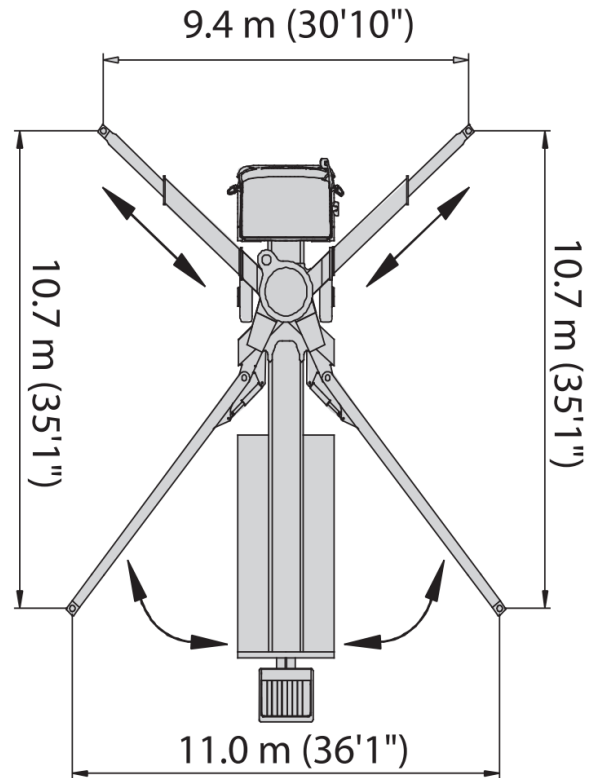

50 METER RZ-FOLD

50 METER - OVERALL HEIGHT AND LENGTH

50 METER BOOM REACH

50 METER OUTRIGGER SPECS